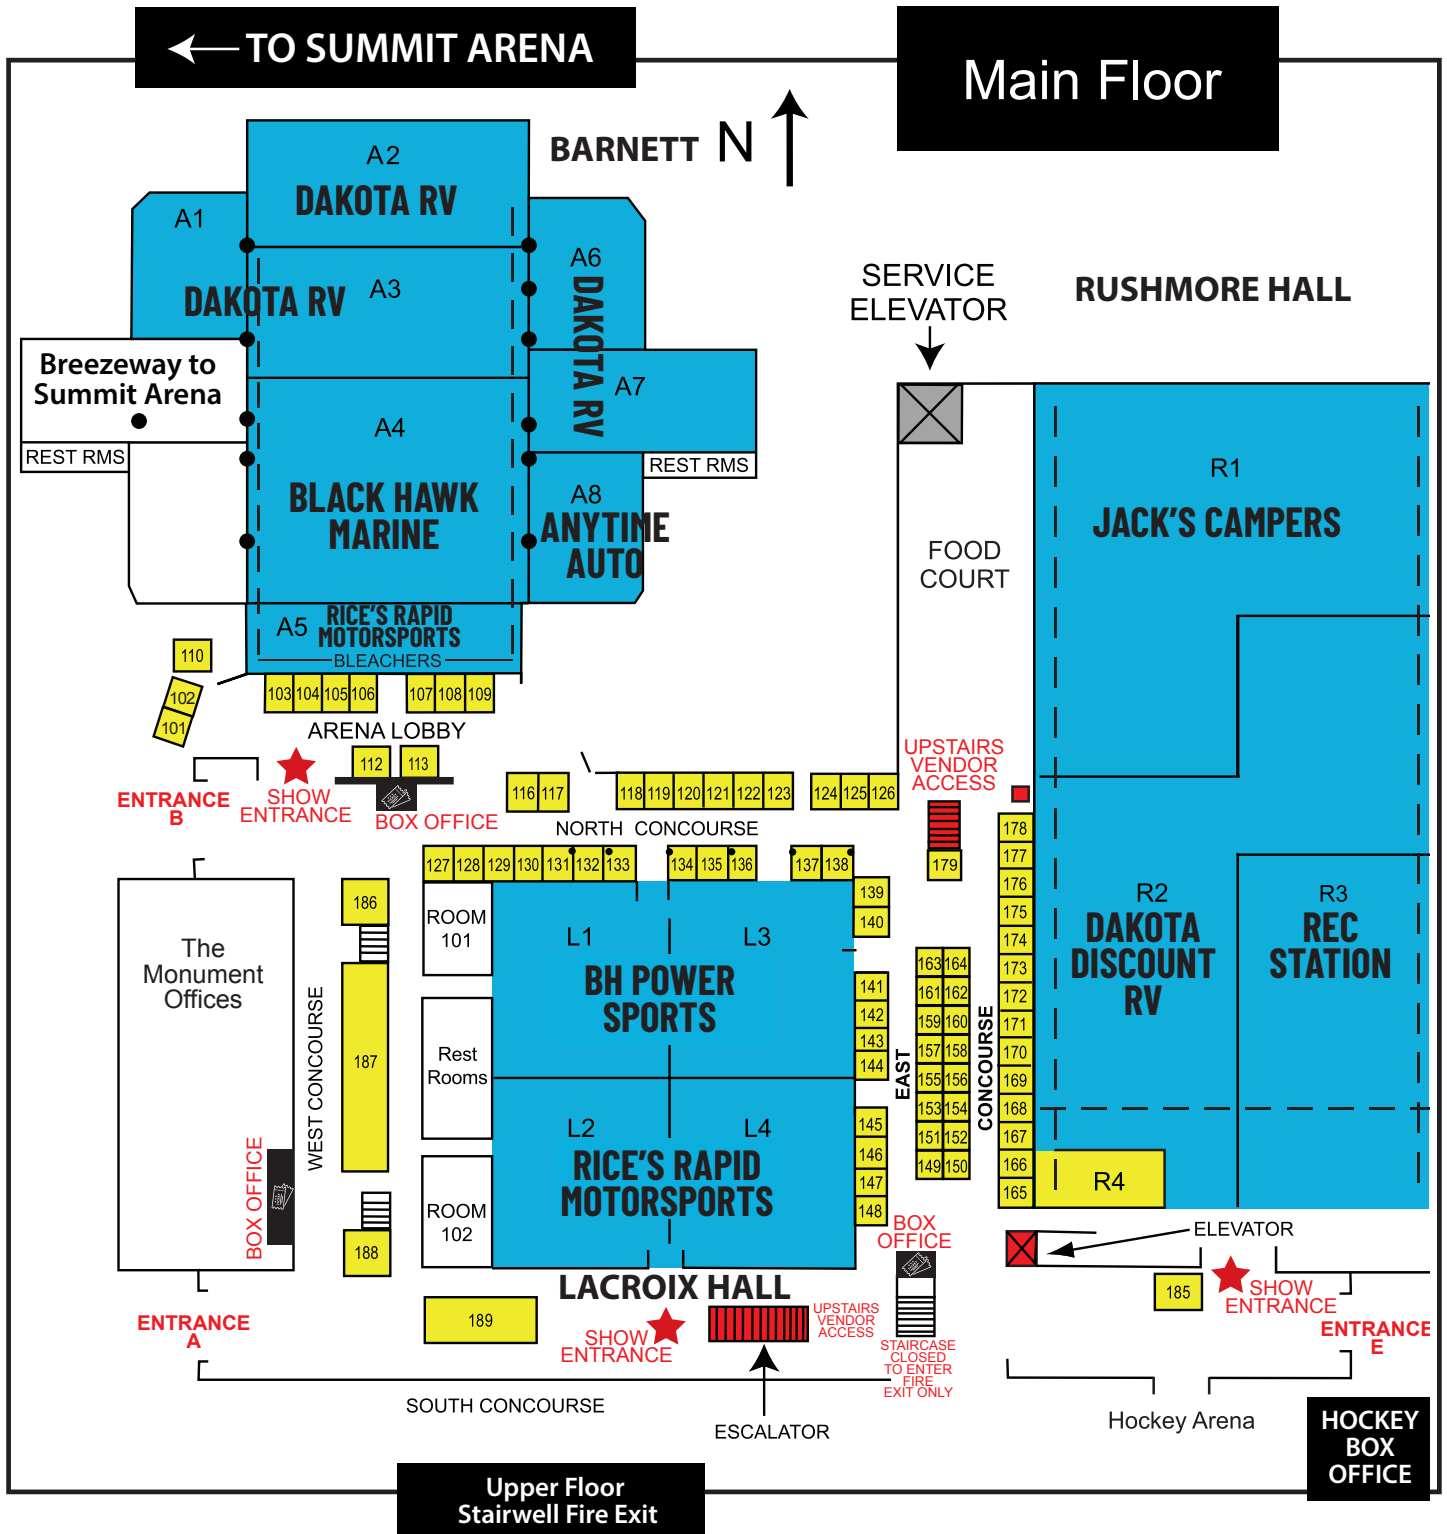

← TO SUMMIT ARENA

Main Floor

BARNETT N ↑

Upper Floor Stairwell Fire Exit